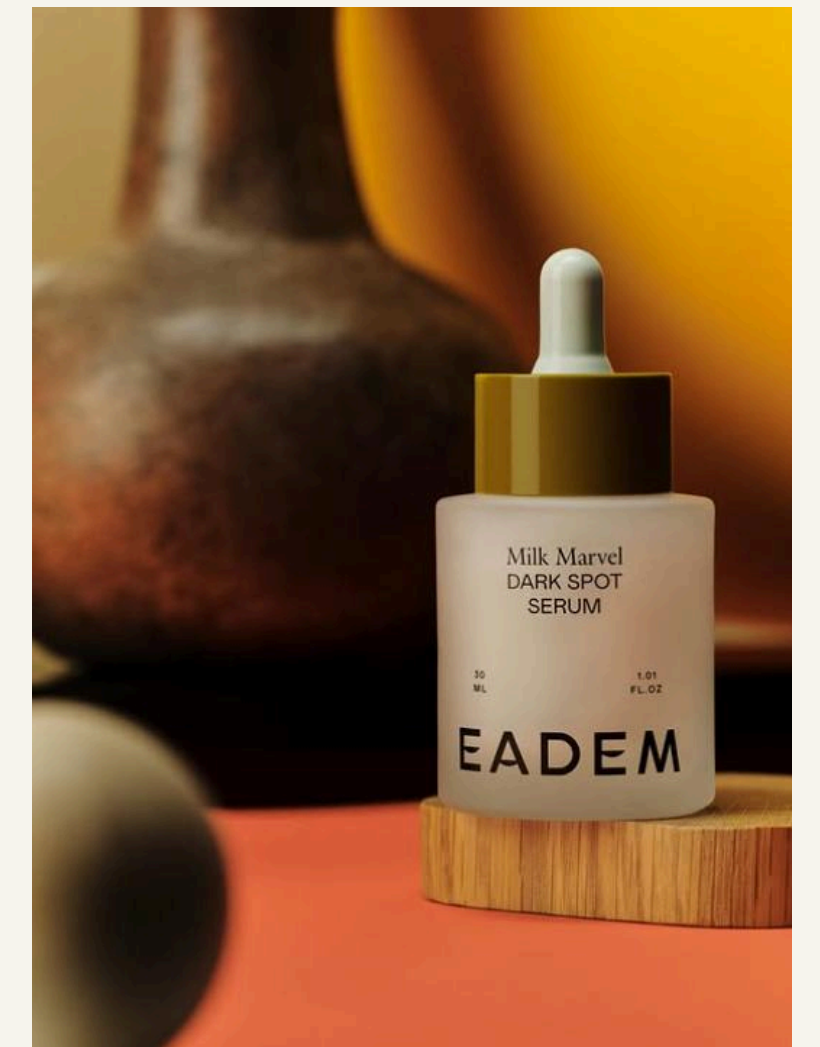

Kyn Skyn
Logo Presentation

2025

THE \ BLACKPĒPPER

Introduction

Creative Direction

GEZEITEN

Logo

OPTION 1

- Simple, clean and calming

KYN SKYN

Logoword

Logomark 01

Logomark 02

open, inviting flared letters

K Y N S K Y

rounded letters

KYNN SKYNN

KYNN SKYNN

कम

कम

A close-up, high-angle portrait of a woman's face, looking slightly to the right. The lighting is dramatic, with strong highlights on her forehead, nose, and lips, and deep shadows on the left side of her face. The text 'KYN SKYN' is overlaid in the center in a white, sans-serif font.

KYN SKYN

**KY
KS
KY**

A close-up, high-angle portrait of a woman's face, focusing on her eyes, nose, and lips. The skin is dark and has a natural texture. The lighting is soft, highlighting the contours of her face. Overlaid on the center of her face is the text 'SKYD' in a large, bold, white, sans-serif font. The text is split into two lines: 'KYD' on the top line and 'SKYD' on the bottom line. The 'S' in the second line is significantly larger than the other letters.