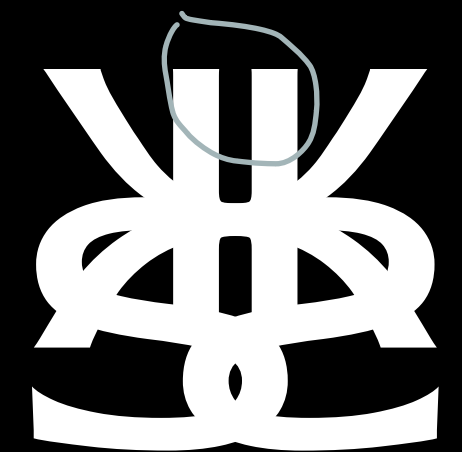

Kyn Skyn
Logo Presentation

2025

THE \ BLACKPĒPPER

Introduction

Creative Direction

GEZEITEN

Logo

OPTION 1

- Simple, clean and calming

KYN SKYN

Logoword

Logomark 01

Logomark 02

open, inviting flared letters

K Y N S K Y

rounded letters

KYNN SKYNN

KYNN SKYNN

कम

कम

A close-up, high-angle portrait of a woman's face, looking slightly to the right. The lighting is dramatic, with strong highlights on her forehead, nose, and lips, and deep shadows on the left side of her face. The text 'KYN SKYN' is overlaid in the center in a white, sans-serif font.