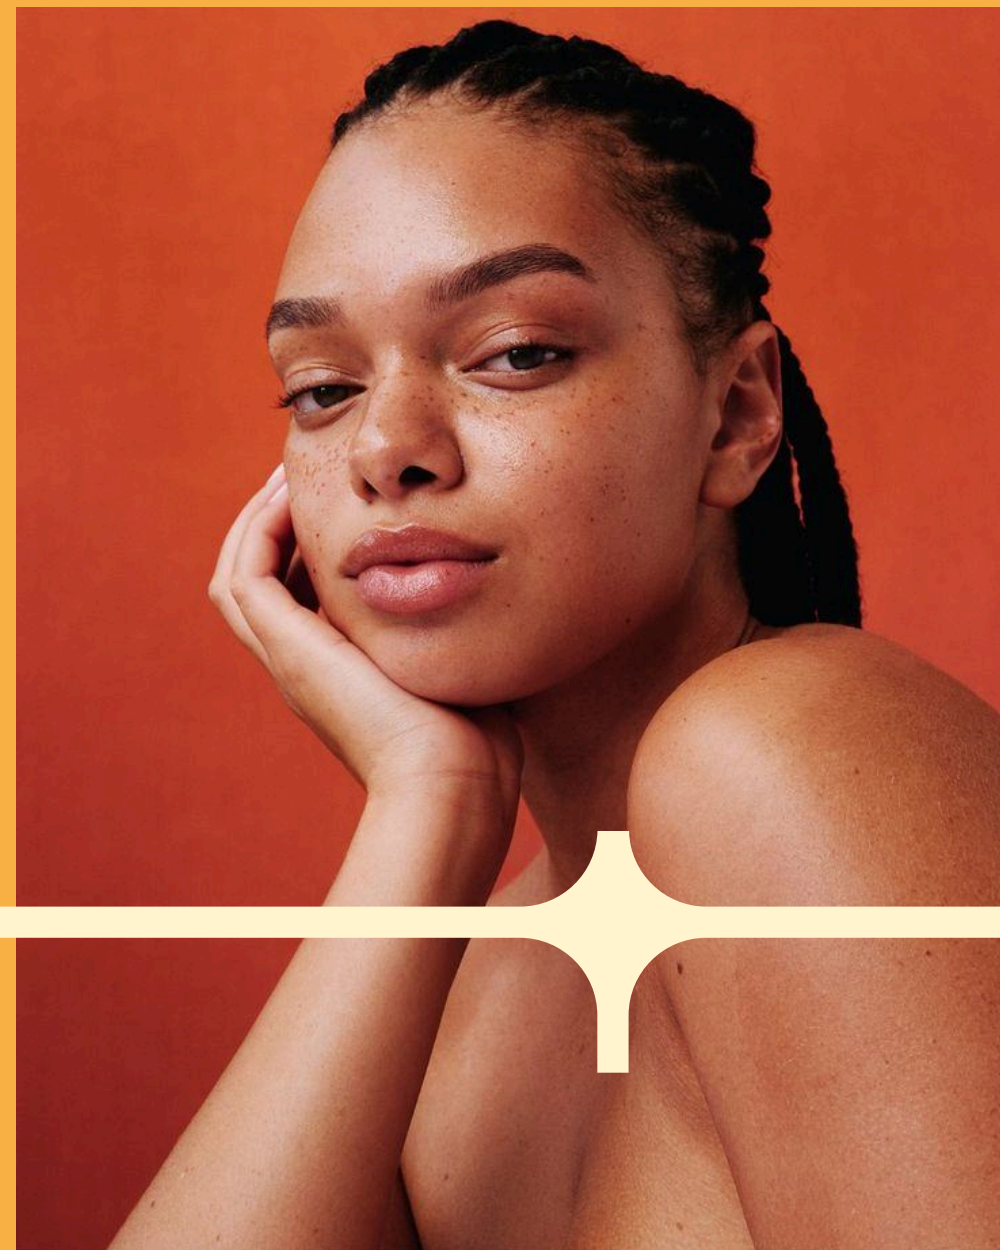

Kyn Skyn
Colour Presentation

2025

THE \ BLACKPĒPPER

Old Direction of Green

WARM
(CULTURE)

COOL
(SCIENCE)

New Direction of Green

WARM
(CULTURE)

STEADY SERUM

STEADY SERUM

STEADY SERUM

MEET
YOUR KYN

STEADY SERUM

DESIGNED FOR

EVERYDAY EASE

MEET
YOUR KYN