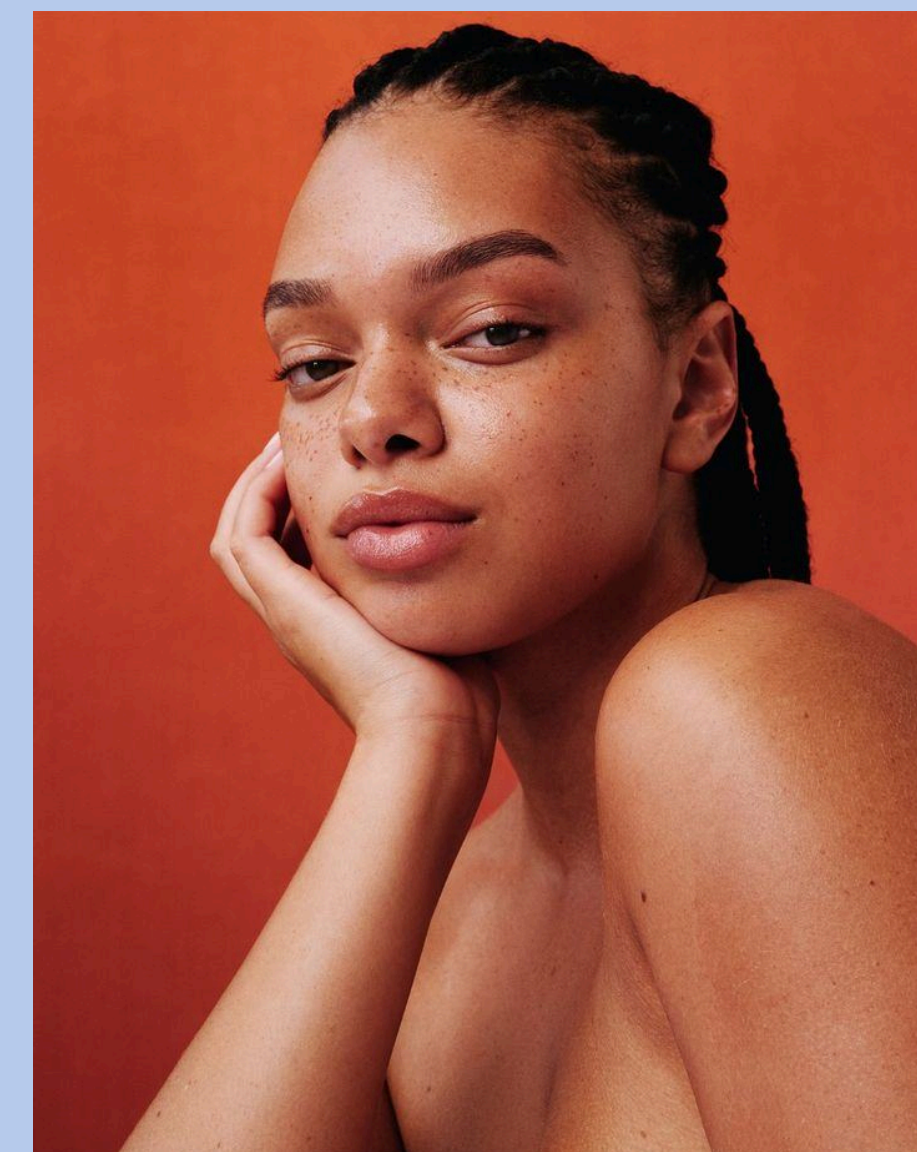

STEADY SERUM