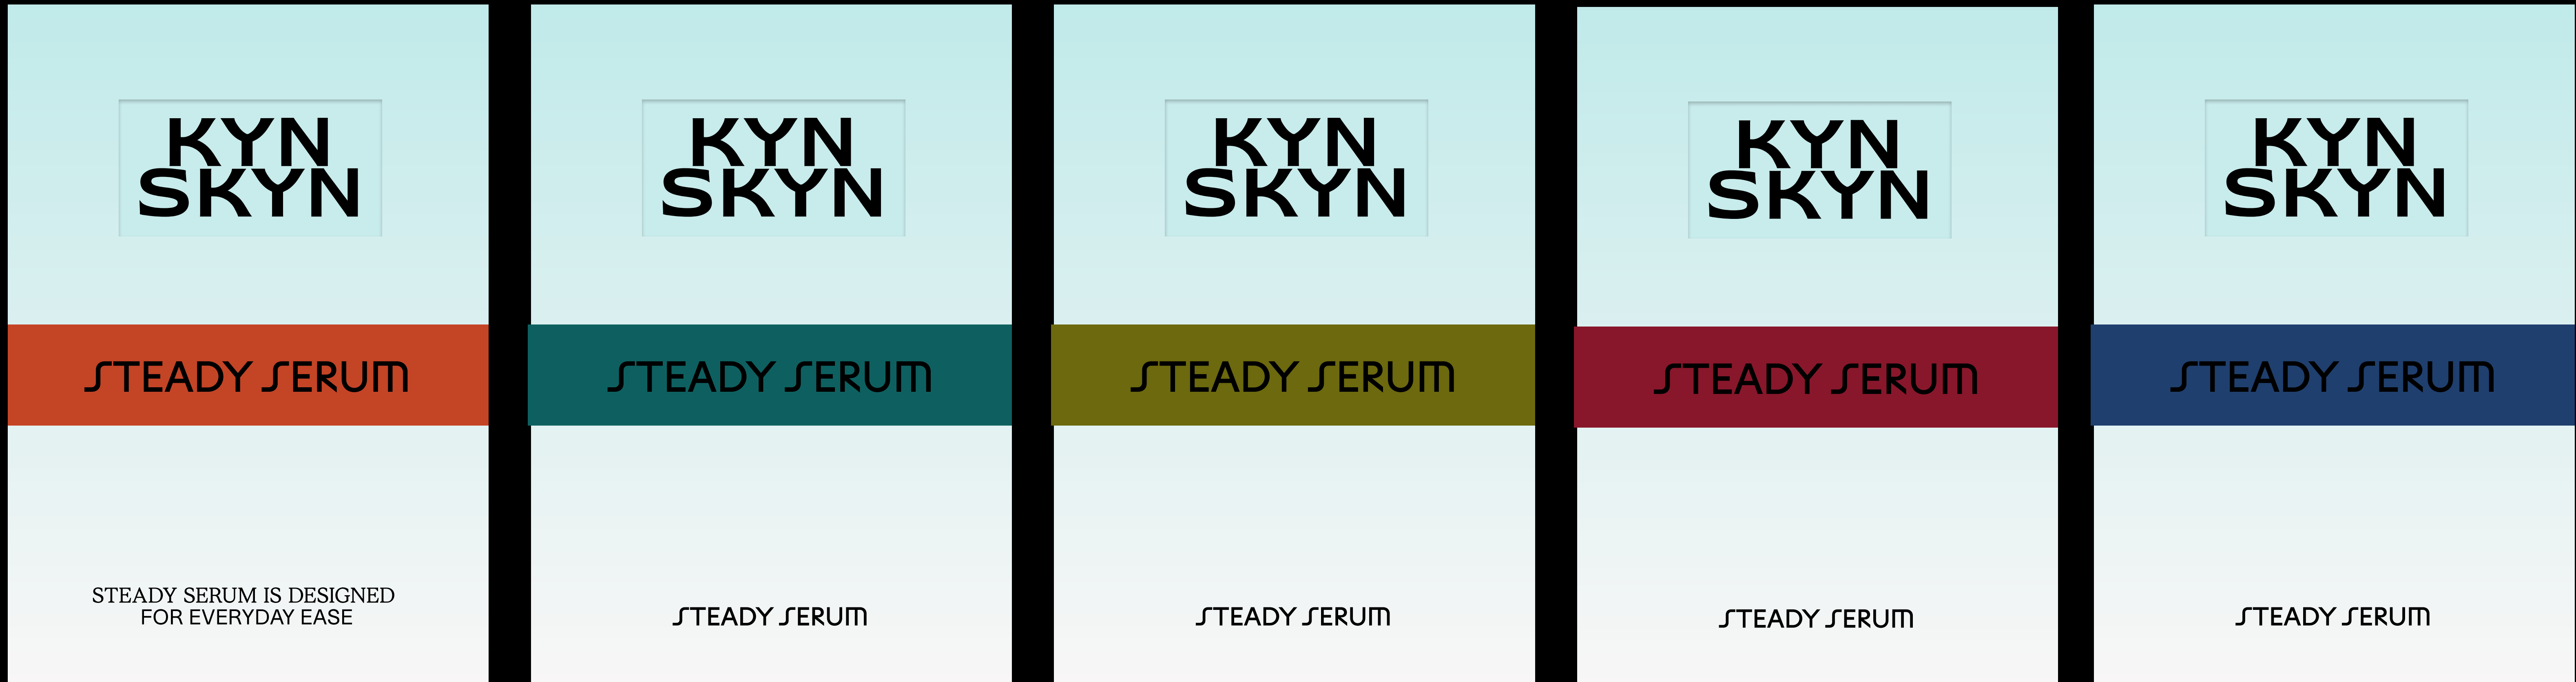

Kyn Skyn
Colour Presentation

2025

THE \ BLACKPĒPPER

Old Direction of Green

WARM
(CULTURE)

COOL
(SCIENCE)

New Direction of Green

WARM
(CULTURE)

STEADY SERUM

STEADY SERUM

STEADY SERUM

MEET
YOUR KYN

STEADY SERUM

DESIGNED FOR

EVERYDAY EASE

MEET
YOUR KYN

STEADY SERUM

DESIGNED FOR

EVERYDAY EASE

Secondary Packaging

Secondary Packaging

Secondary Packaging

FRONT

SIDE

BACK

SIDE

Secondary Packaging

Secondary Packaging

Secondary Packaging

Secondary Packaging

Secondary Packaging

FRONT