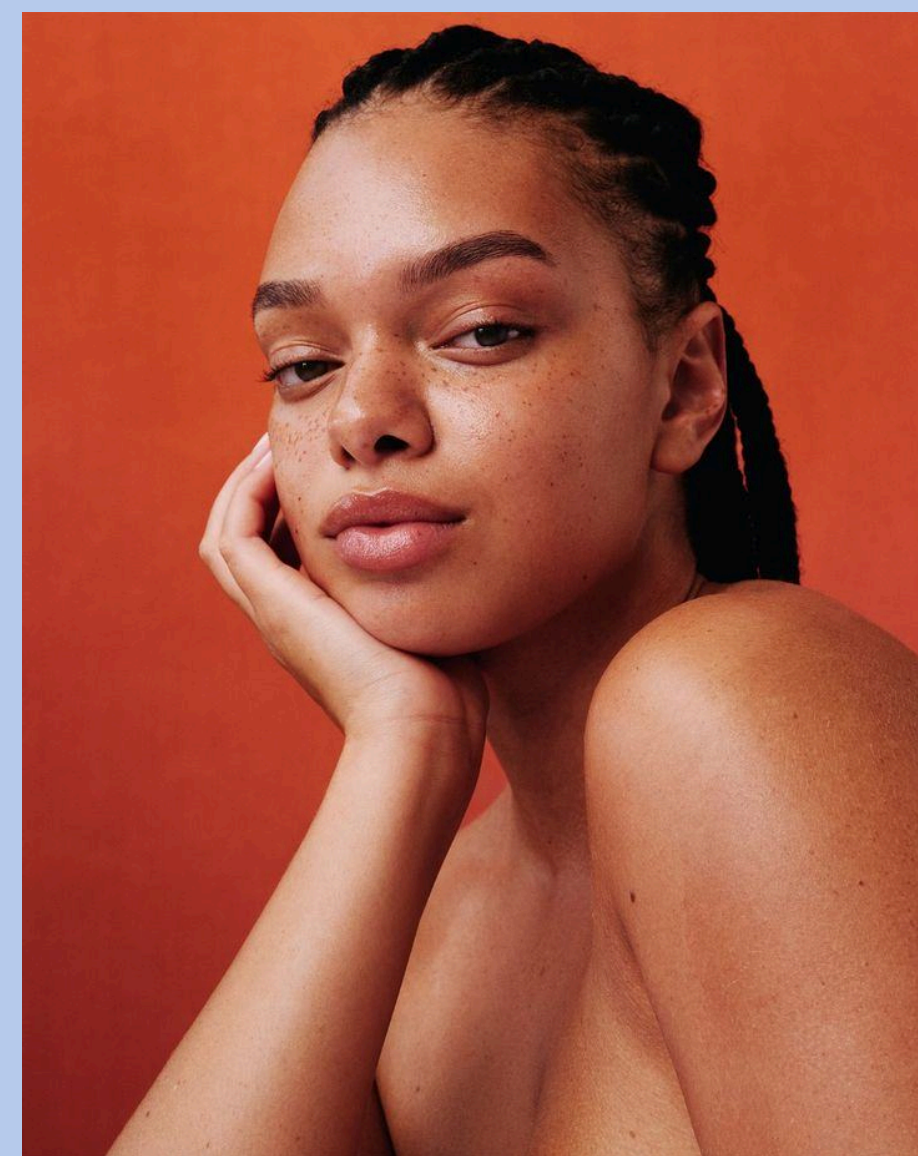

STEADY SERUM